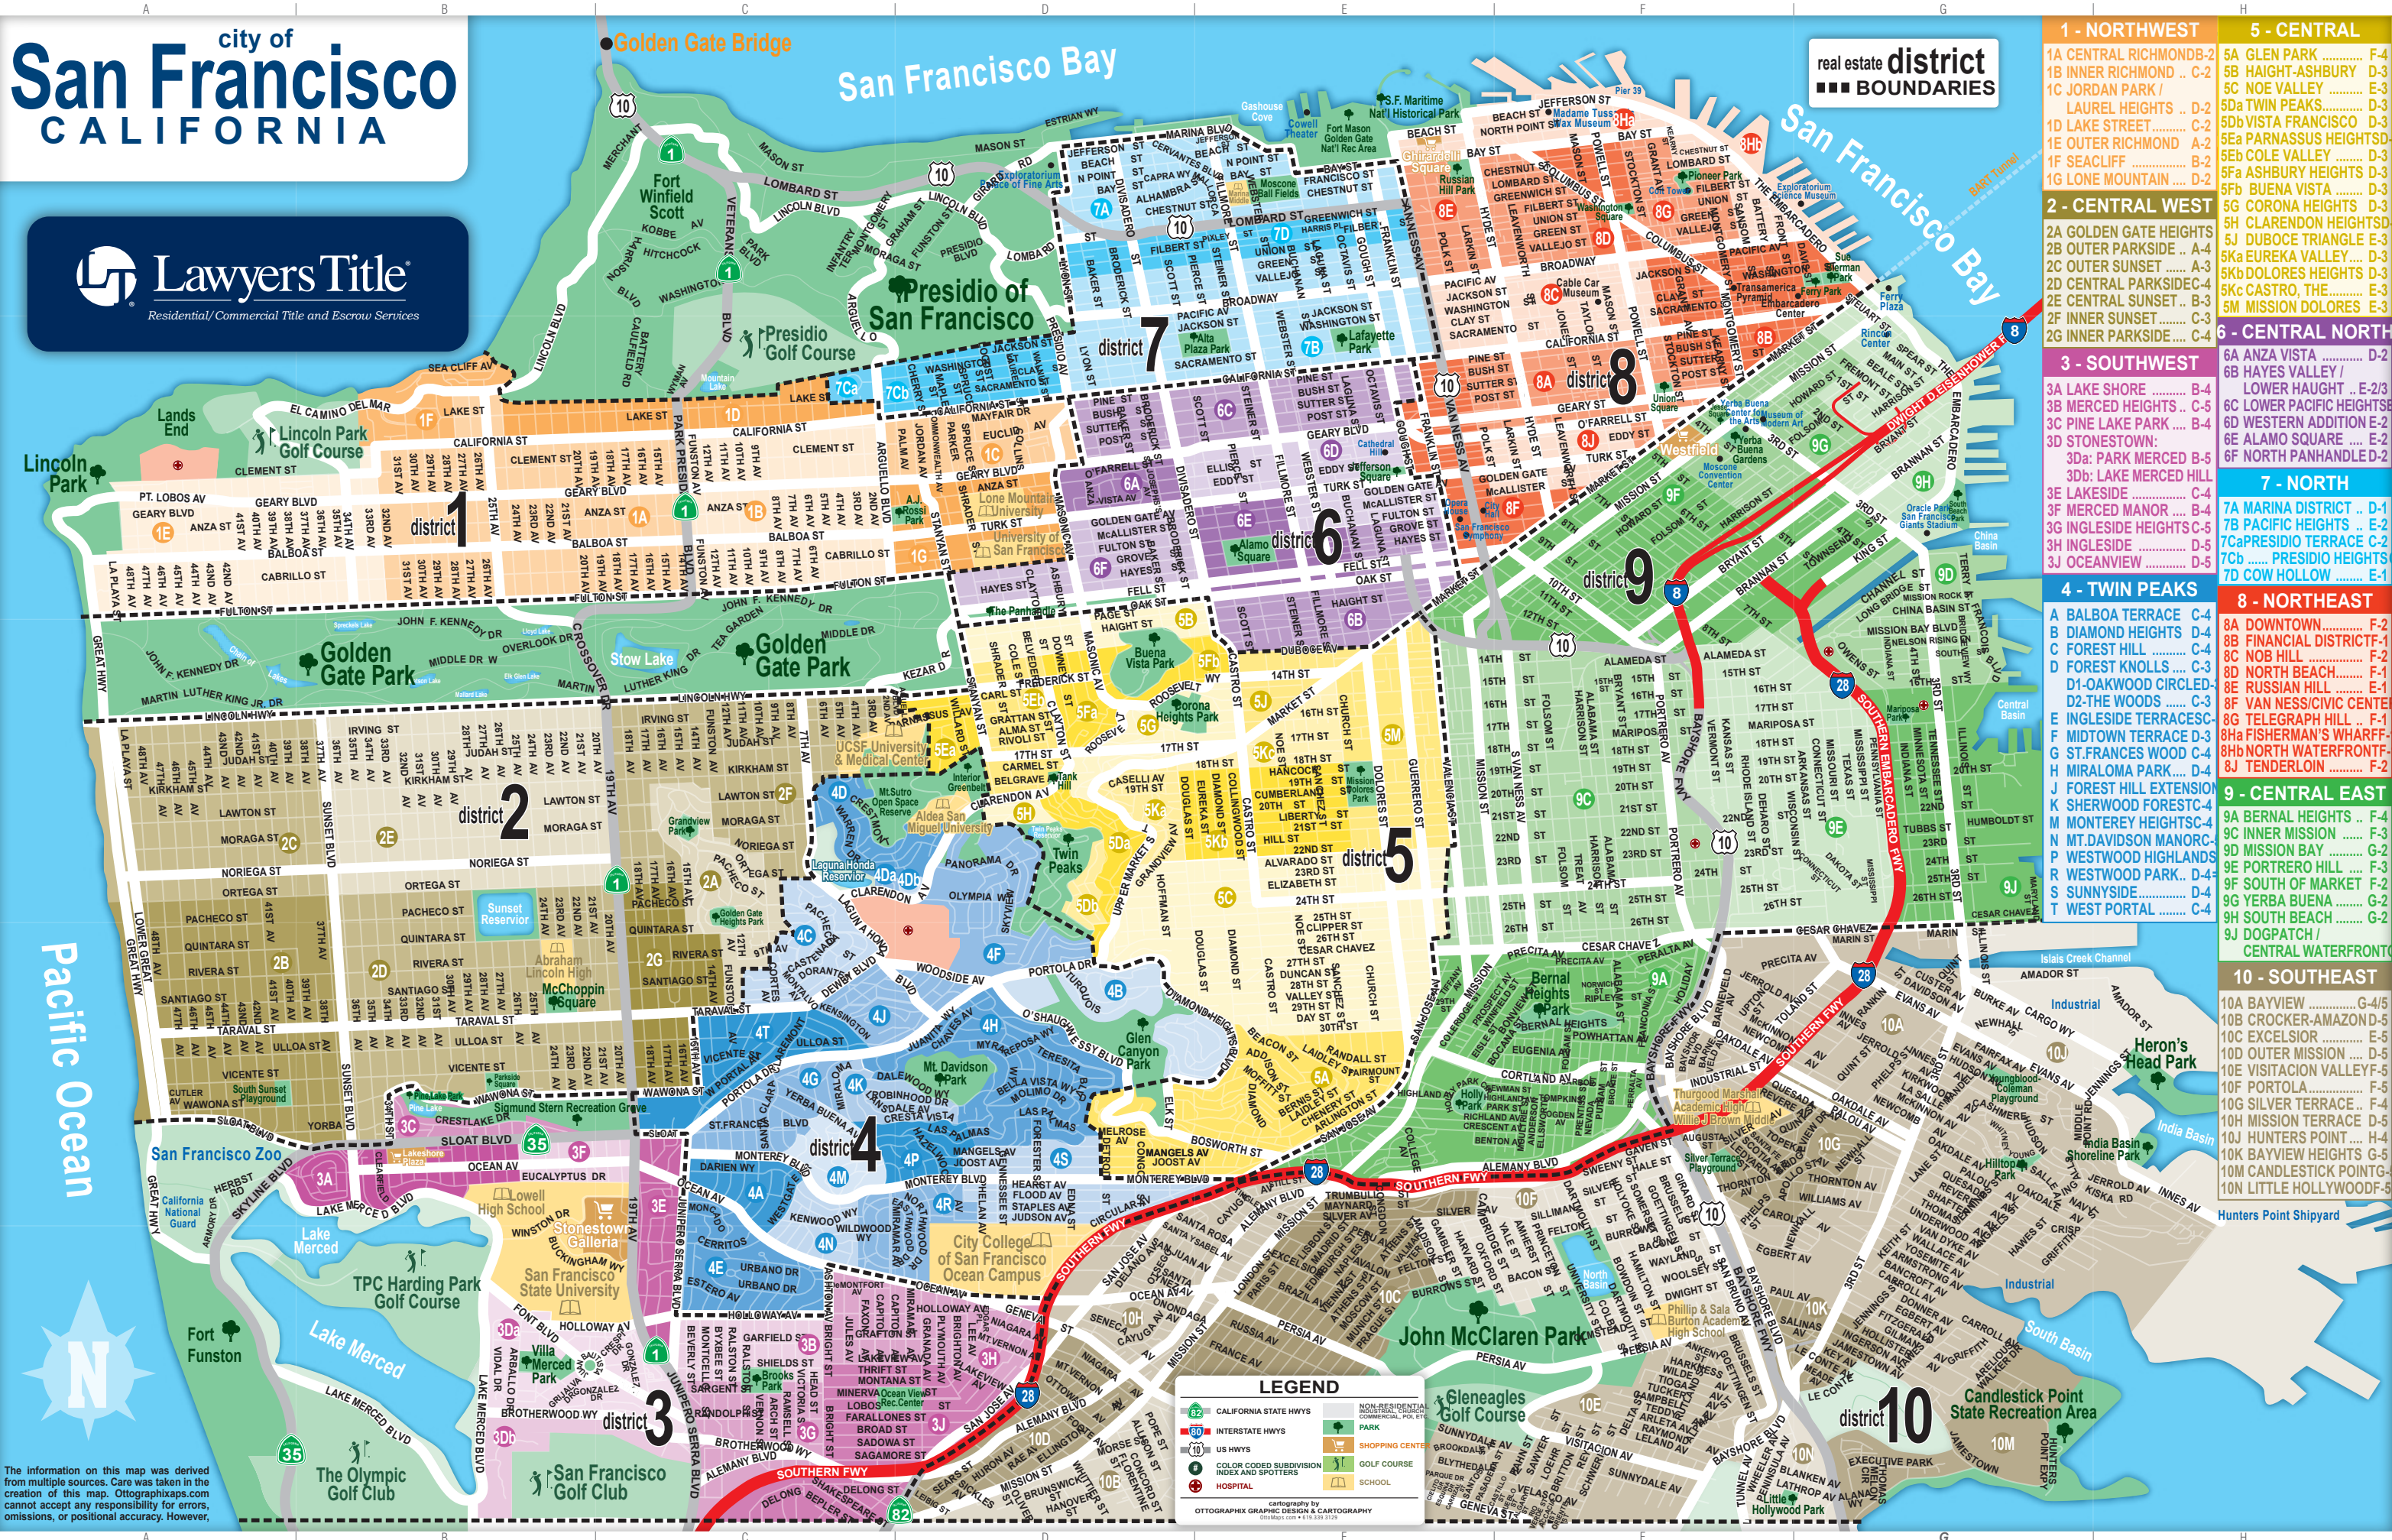

city of San Francisco CALIFORNIA

Lawyers Title
Residential/Commercial Title and Escrow Services

real estate district
■■■ BOUNDARIES

1 - NORTHWEST 1A CENTRAL RICHMOND-B-2 1B INNER RICHMOND .. C-2 1C JORDAN PARK / LAUREL HEIGHTS .. D-2 1D LAKE STREET ..... C-2 1E OUTER RICHMOND .. A-2 1F SEACLIFF ..... B-2 1G LONE MOUNTAIN D-2	5 - CENTRAL 5A GLEN PARK ..... F-4 5B HAIGHT-ASHBURY D-3 5C NOE VALLEY ..... E-3 5Da TWIN PEAKS..... D-3 5Db VISTA FRANCISCO D-3 5Ea PARNASSUS HEIGHTSD-3 5Eb COLE VALLEY ..... D-3 5Fc ASHBURY HEIGHTS D-3 5Fd BUENA VISTA ..... D-3 5G CORONA HEIGHTS D-3 5H CLARENDON HEIGHTSD-3 5J DUBOCE TRIANGLE E-3 5Ka EUREKA VALLEY.... D-3 5Kb DOLORES HEIGHTS D-3 5Kc CASTRO, THE ..... E-3 5M MISSION DOLORES E-3
2 - CENTRAL WEST 2A GOLDEN GATE HEIGHTS 2B OUTER PARKSIDE .. A-4 2C OUTER SUNSET ..... A-3 2D CENTRAL PARKSIDE-C-4 2E CENTRAL SUNSET .. B-3 2F INNER SUNSET ..... C-3 2G INNER PARKSIDE C-4	6 - CENTRAL NORTH 6A ANZA VISTA ..... D-2 6B HAYES VALLEY / LOWER HAUGHT .. E-2/3 6C LOWER PACIFIC HEIGHTSE 6D WESTERN ADDITION E-2 6E ALAMO SQUARE .... E-2 6F NORTH PANHANDLE-D-2
3 - SOUTHWEST 3A LAKE SHORE ..... B-4 3B MERCED HEIGHTS .. C-5 3C PINE LAKE PARK .... B-4 3D STONESTOWN: 3Da PARK MERCED B-5 3Db LAKE MERCED HILL 3E LAKESIDE ..... C-4 3F MERCED MANOR .... B-4 3G INGLESIDE HEIGHTS-C-5 3H INGLESIDE ..... D-5 3J OCEANVIEW D-5	7 - NORTH 7A MARINA DISTRICT .. D-1 7B PACIFIC HEIGHTS .. E-2 7Ca PRESIDIO TERRACE C-2 7Cb ..... PRESIDIO HEIGHTS 7D COW HOLLOW E-1
4 - TWIN PEAKS A BALBOA TERRACE C-4 B DIAMOND HEIGHTS D-4 C FOREST HILL ..... C-4 D FOREST KNOLLS .... C-3 D1-OAKWOOD CIRCLED- D2-THE WOODS ..... C-3 E INGLESIDE TERRACE-C- F MIDTOWN TERRACE D-3 G ST.FRANCES WOOD C-4 H MIRALOMA PARK .... D-4 J FOREST HILL EXTENSION K SHERWOOD FOREST-C-4 M MONTEREY HEIGHTS-C-4 N MT.DAVIDSON MANOR-C- P WESTWOOD HIGHLANDS- R WESTWOOD PARK.. D-4 S SUNNYSIDE..... D-4 T WEST PORTAL C-4	8 - NORTHEAST 8A DOWNTOWN..... F-2 8B FINANCIAL DISTRICT-F-1 8C NOB HILL ..... F-2 8D NORTH BEACH..... F-1 8E RUSSIAN HILL ..... E-1 8F VAN NESS/CIVIC CENTER 8G TELEGRAPH HILL .. F-1 8Ha FISHERMAN'S WHARFF- 8Hb NORTH WATERFRONT-F- 8J TENDERLOIN F-2
9 - CENTRAL EAST 9A BERNAL HEIGHTS .. F-4 9C INNER MISSION ..... F-3 9D MISSION BAY ..... G-2 9E PORTERO HILL .... F-3 9F SOUTH OF MARKET F-2 9G YERBA BUENA ..... G-2 9H SOUTH BEACH ..... G-2 9J DOGPATCH / CENTRAL WATERFRONT	10 - SOUTHEAST 10A BAYVIEW ..... G-4/5 10B CROCKER-AMAZON D-5 10C EXCELSIOR ..... E-5 10D OUTER MISSION .... D-5 10E VISITACION VALLEY-F-5 10F PORTOLA ..... F-5 10G SILVER TERRACE .. F-4 10H MISSION TERRACE D-5 10J HUNTERS POINT .... H-4 10K BAYVIEW HEIGHTS G-5 10M CANDLESTICK POINT-G- 10N LITTLE HOLLYWOOD-F-5 Hunters Point Shipyard

LEGEND
62 CALIFORNIA STATE HWYS
66 INTERSTATE HWYS
101 US HWYS
102 COLOR CODED SUBDIVISION INDEX AND SPOTTERS
103 HOSPITAL
104 NON-RESIDENTIAL INDUSTRIAL, STORAGE, COMMERCIAL, POLICE
105 PARK
106 SHOPPING CENTER
107 GOLF COURSE
108 SCHOOL
cartography by OTTOGRAPHIX GRAPHIC DESIGN & CARTOGRAPHY
2018 Maps.com • 919.339.3129